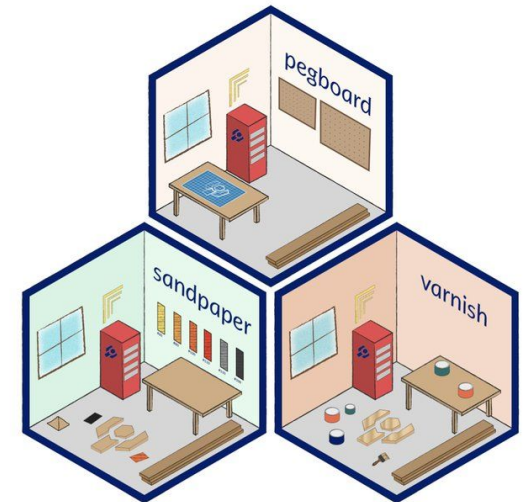

The workbench at the Carpentries

A set of 3 R packages to build, validate and deploy the Carpentries lessons

Análisis y visualización de datos usando Python

Puntos Clave

Glosario

Perfiles de estudiante

software carpentry

Programming with R

Key Points

Glossary

Learner Profiles

Beta

Reproducible Computational Environments Using Containers: Introduction to Docker

Key Points

Glossary

Learner Profiles

Library Carpentry: OpenRefine

Key Points

Glossary

Learner Profiles

The workbench beyond the Carpentries

 **EpiVerse** 
powered by 

Outbreak analytics with R [Key Points](#) [Glossary](#) [Learner Profiles](#) [More](#) 

Docker Containers [Key Points](#) [Glossary](#) [Learner Profiles](#) [More](#) 

 **ICER**
INSTITUTE FOR CYBER-ENABLED RESEARCH

R for the HPC [Key Points](#) [Glossary](#) [Learner Profiles](#) [More](#) 